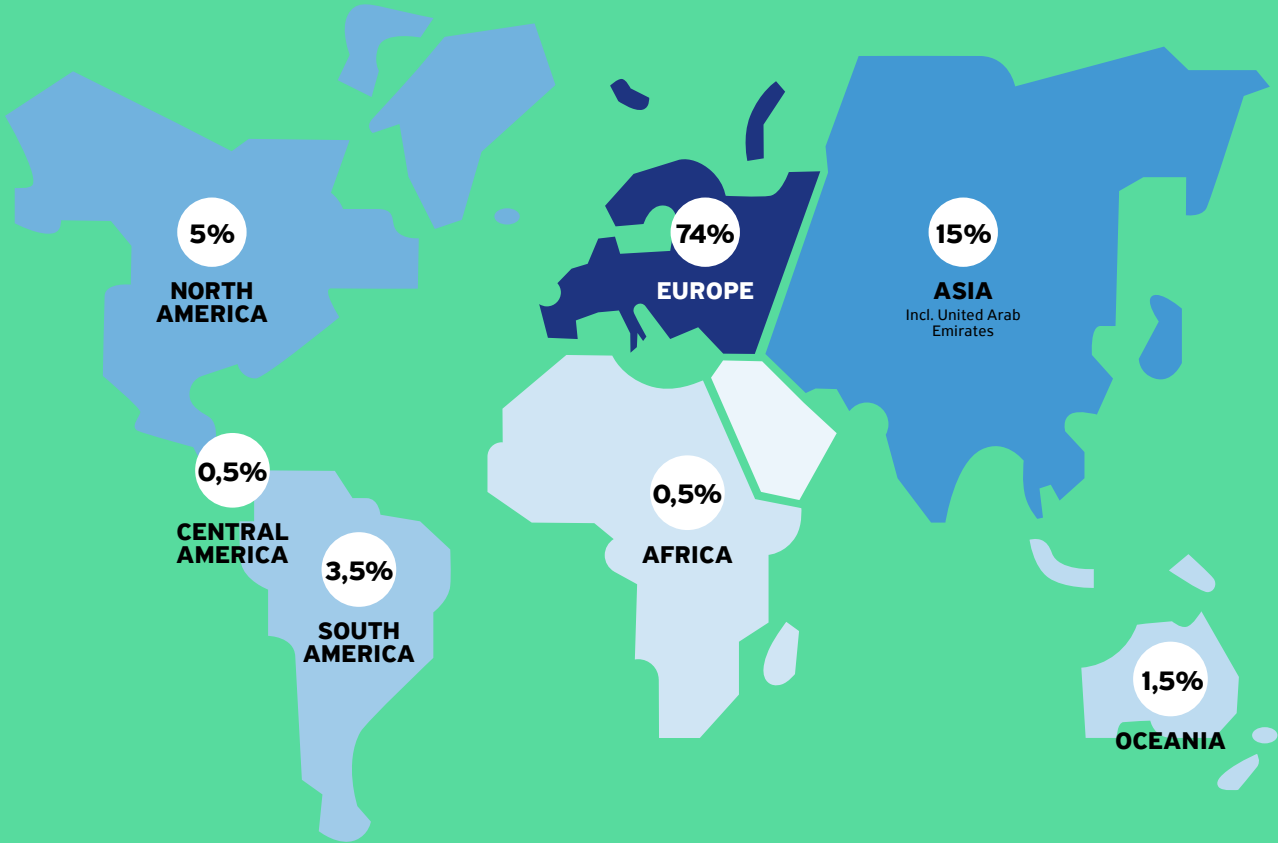

EAACI 2018 Worldmap

EAACI Attendance

7.533 at EAACI 2018
in Munich

8.119 at EAACI 2017
in Helsinki

7.823 at EAACI 2016
in Vienna

7.681 at EAACI 2015
in Barcelona

7.403 at EAACI 2014
in Copenhagen

EAACI 2018

Top five areas of interest according to the delegate survey

EAACI

Abstract submissions

EAACI
Exhibition Space

3,453.5 sqm
2018 in Munich

3,058 sqm
2017 in Helsinki

2,841 sqm
2016 in Vienna

2,248 sqm
2015 in Barcelona