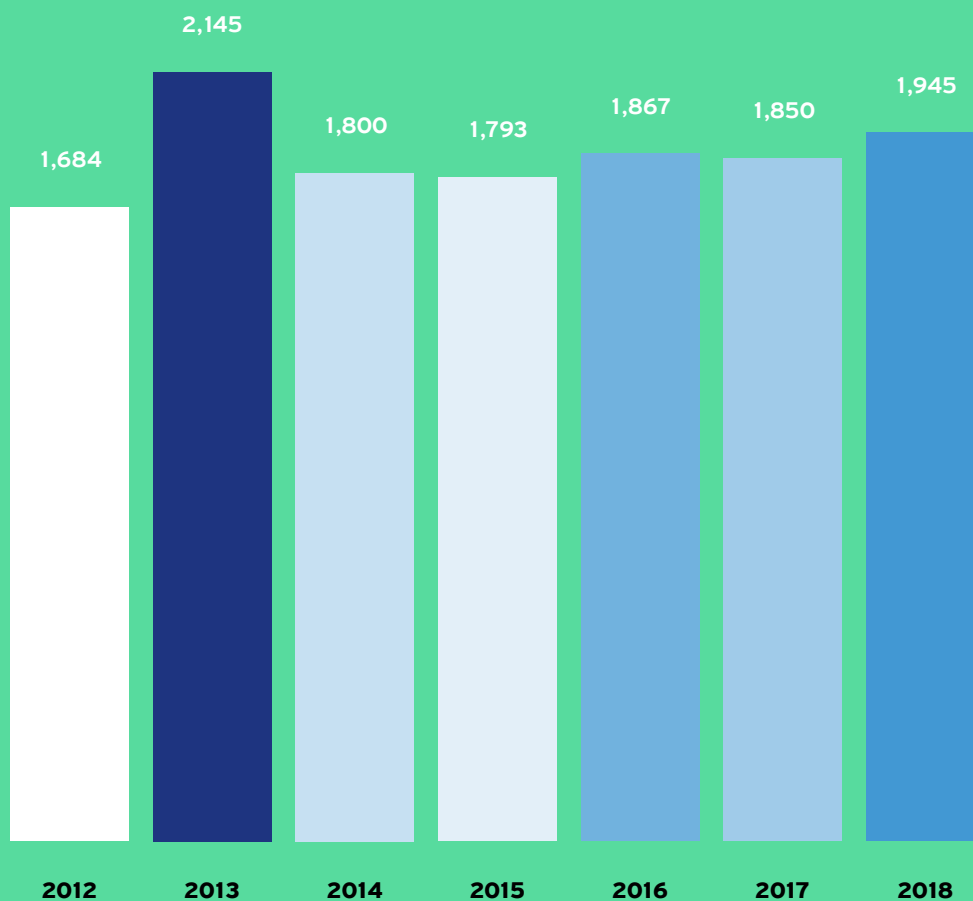

EAACI 2018 Worldmap

EAACI Attendance

7.533 at EAACI 2018
in Munich

8.119 at EAACI 2017
in Helsinki

7.823 at EAACI 2016
in Vienna

7.681 at EAACI 2015
in Barcelona

7.403 at EAACI 2014
in Copenhagen

EAACI 2018

Top five areas of interest according to the delegate survey

EAACI

Abstract submissions

EAACI
Exhibition Space

3,453.5 sqm
2018 in Munich

3,058 sqm
2017 in Helsinki

2,841 sqm
2016 in Vienna

2,248 sqm
2015 in Barcelona