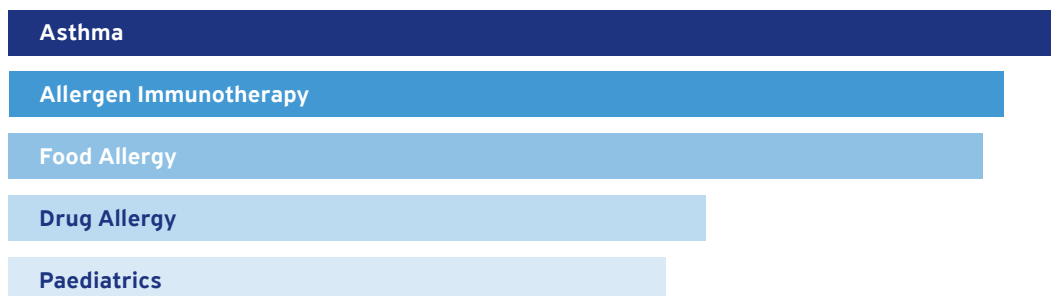

EAACI 2018

Top five areas of interest according to the delegate survey