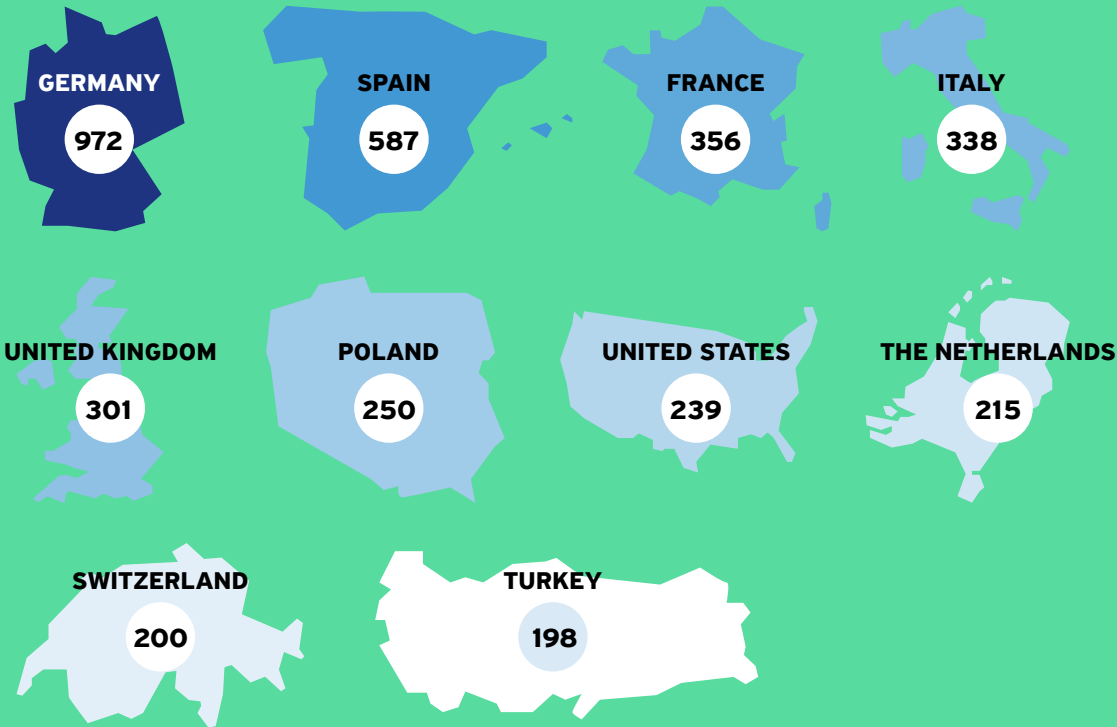

EAACI 2018 Worldmap

EAACI Attendance

7.533 at EAACI 2018
in Munich

8.119 at EAACI 2017
in Helsinki

7.823 at EAACI 2016
in Vienna

7.681 at EAACI 2015
in Barcelona

7.403 at EAACI 2014
in Copenhagen

EAACI 2018

Top five areas of interest according to the delegate survey

EAACI

Abstract submissions

EAACI
Exhibition Space

3,453.5 sqm
2018 in Munich

3,058 sqm
2017 in Helsinki

2,841 sqm
2016 in Vienna

2,248 sqm
2015 in Barcelona

1,957 sqm
2014 in Copenhagen

EAACI 2018
Symposia

EAACI 2018
Exhibiting Companies

EAACI 2018 Top 10 Countries

EAACI 2018 Profession