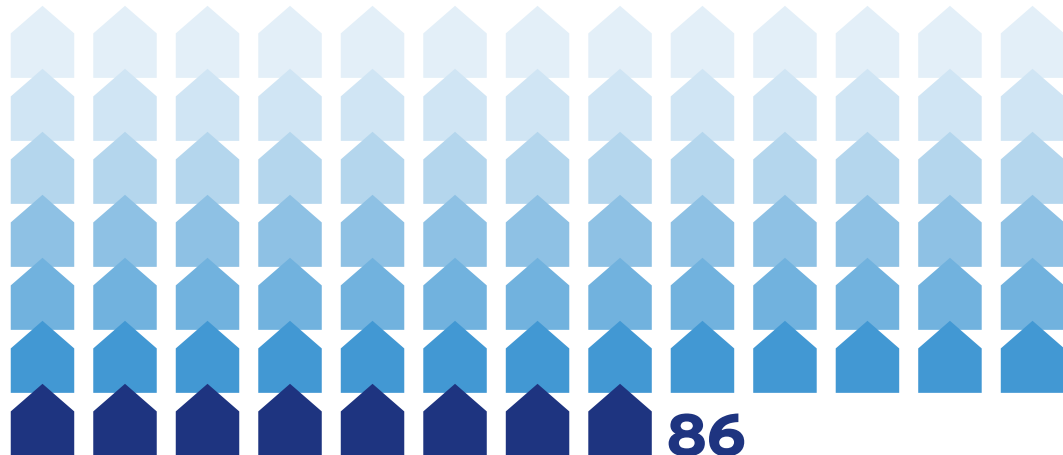

EAACI 2018
Exhibiting Companies